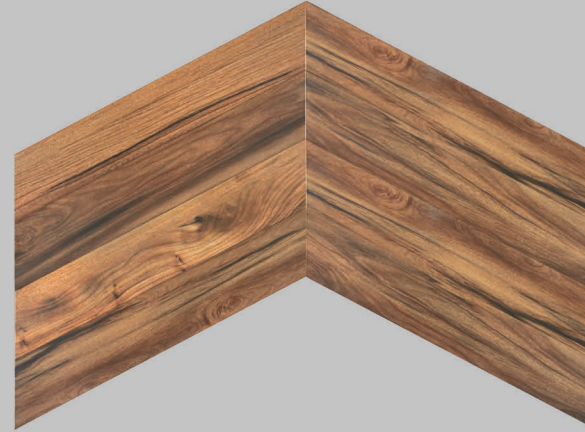

MADERA TEAK
Random 18