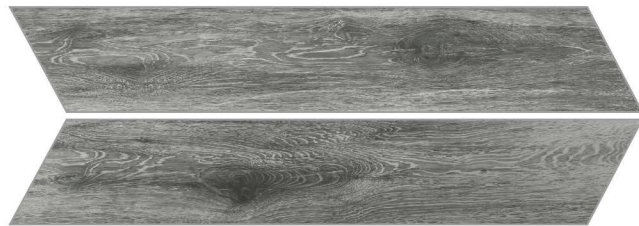

Oaklore Nero