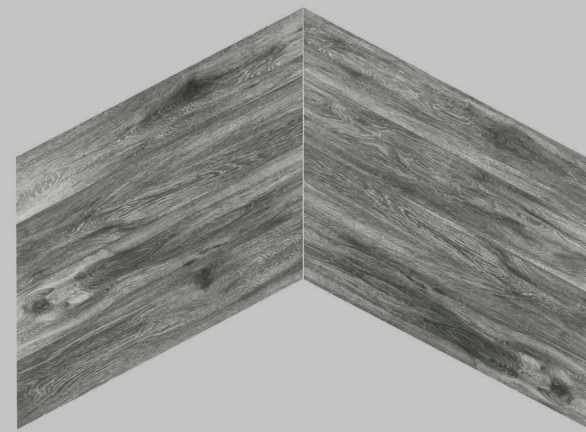

OAKLORE NERO
Random 6