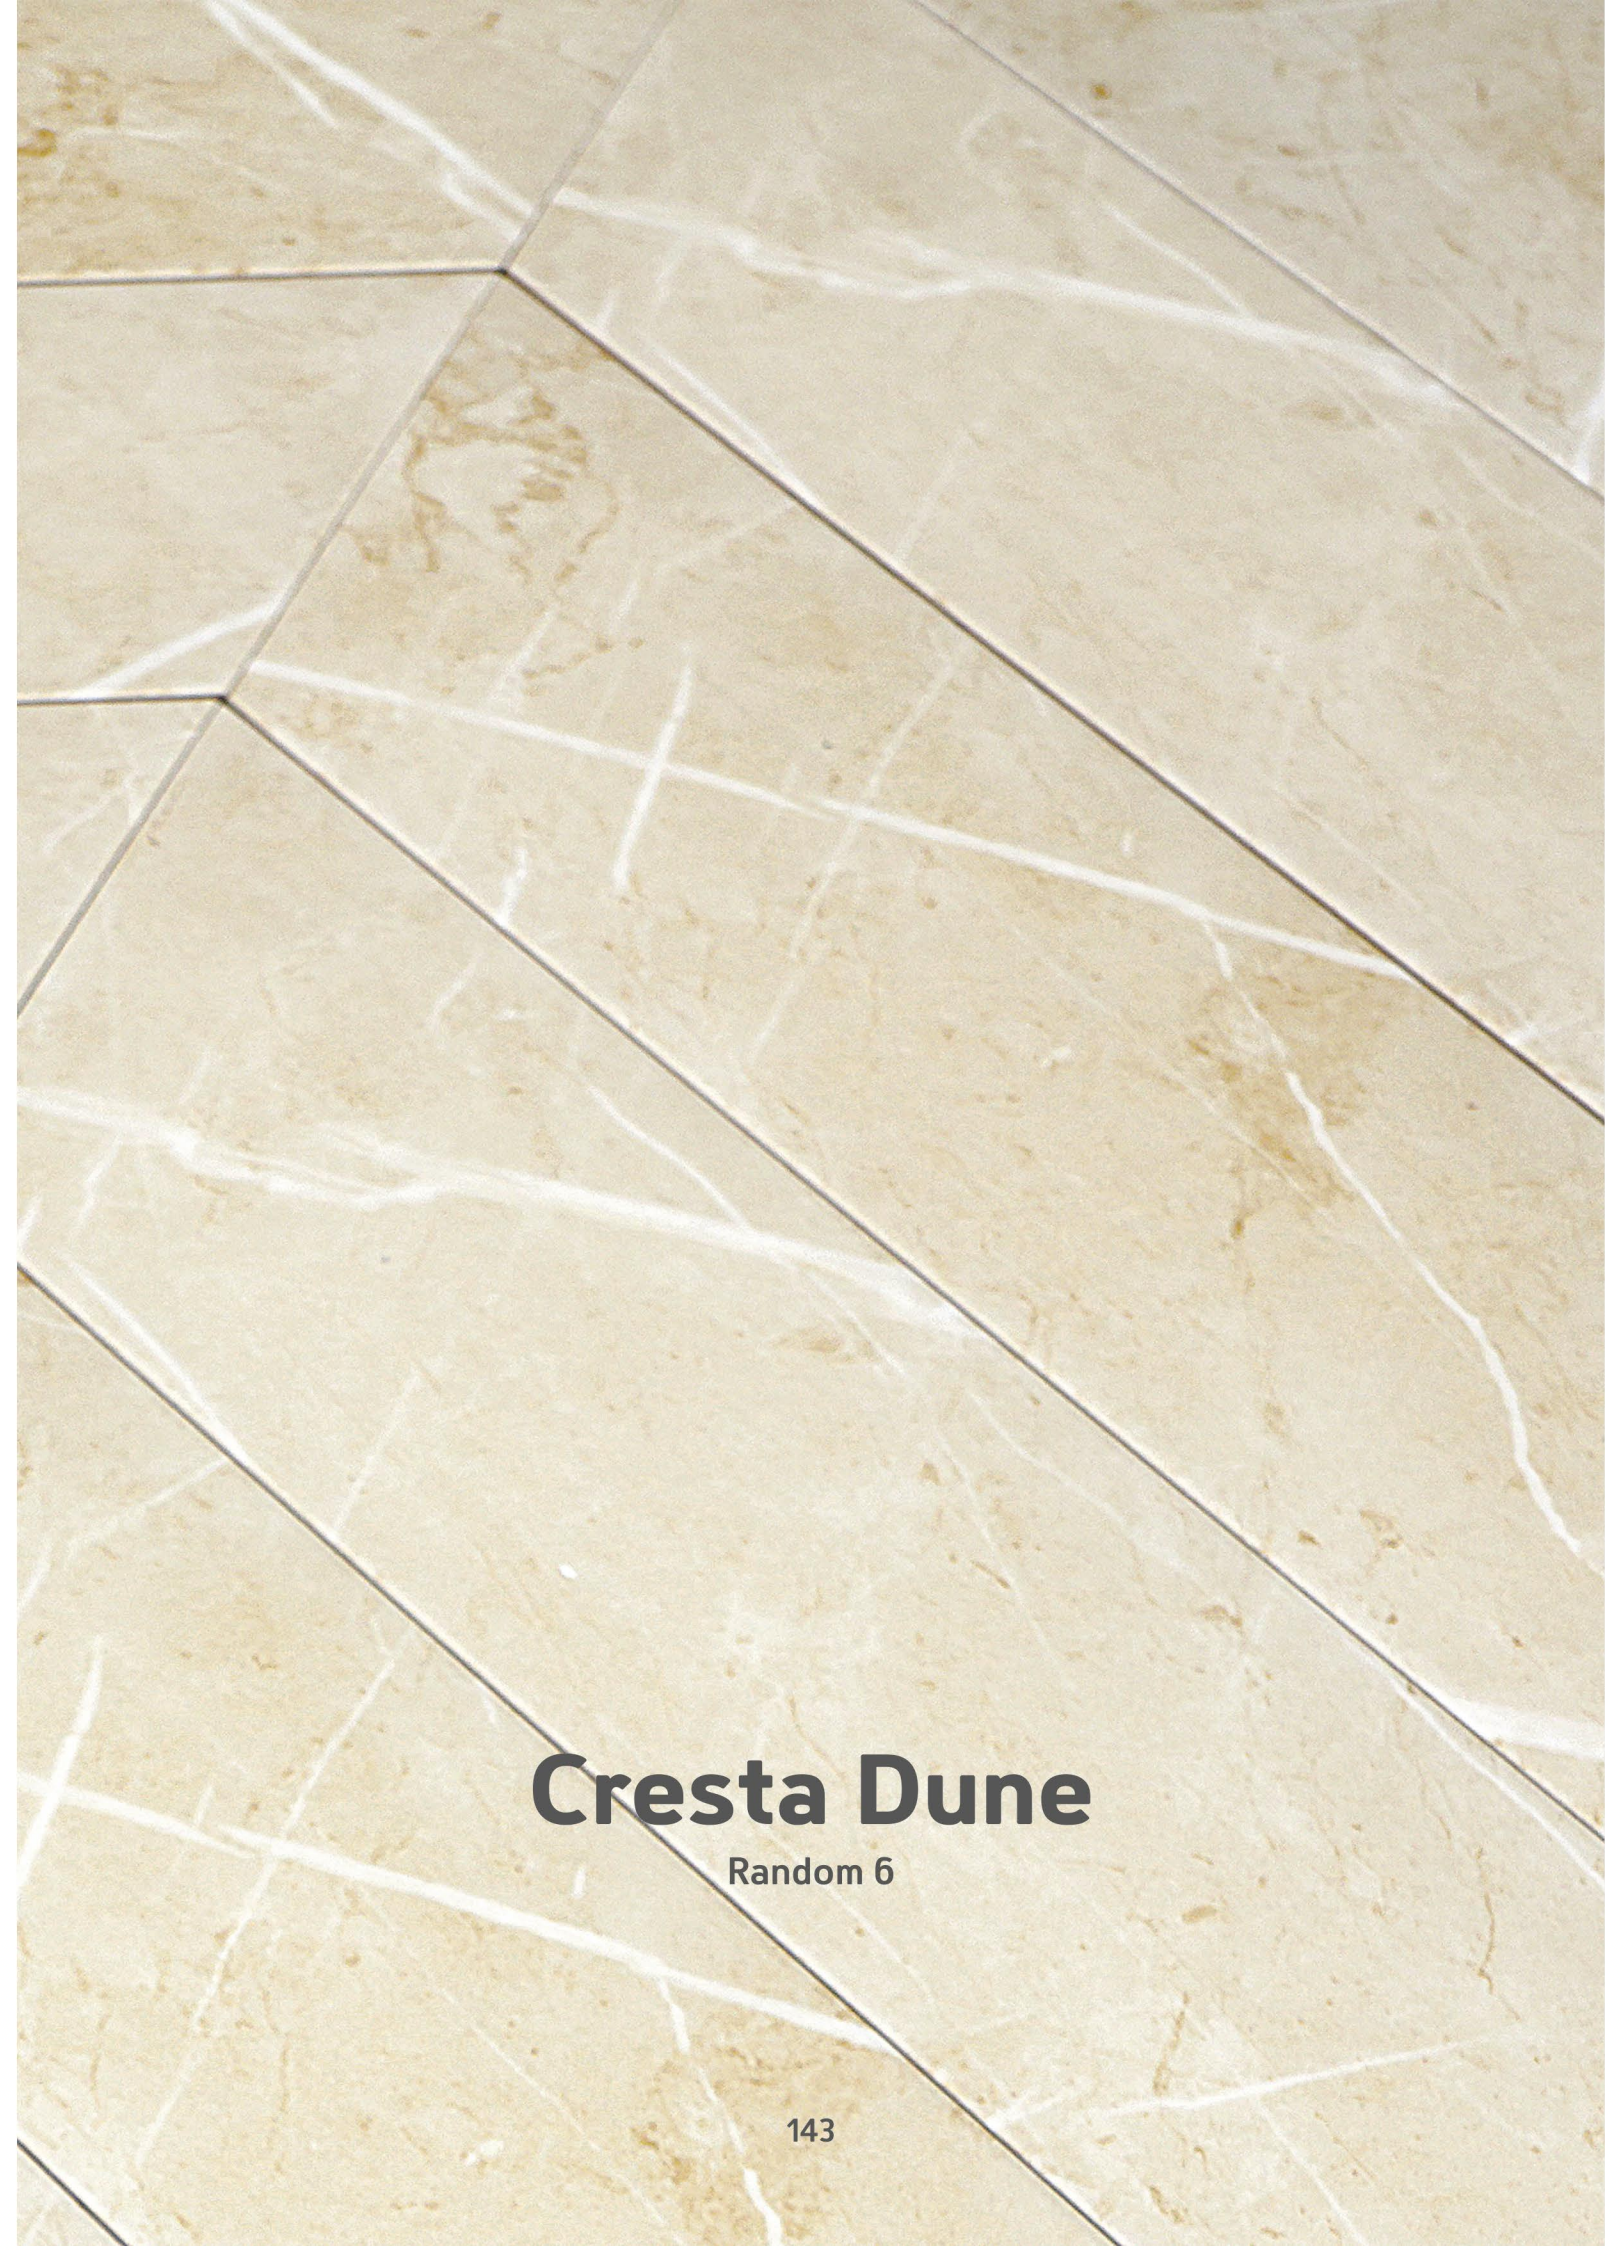

Perfect for modern spaces that want elegance without effort.

Cresta Graphite
Random 4
150x900mm Chevron
Texture Matt

Finiture / Finish
Texture Matt

150x900mm Chevron

Spessori / Thickness
09mm

Cresta Dune
Random 6