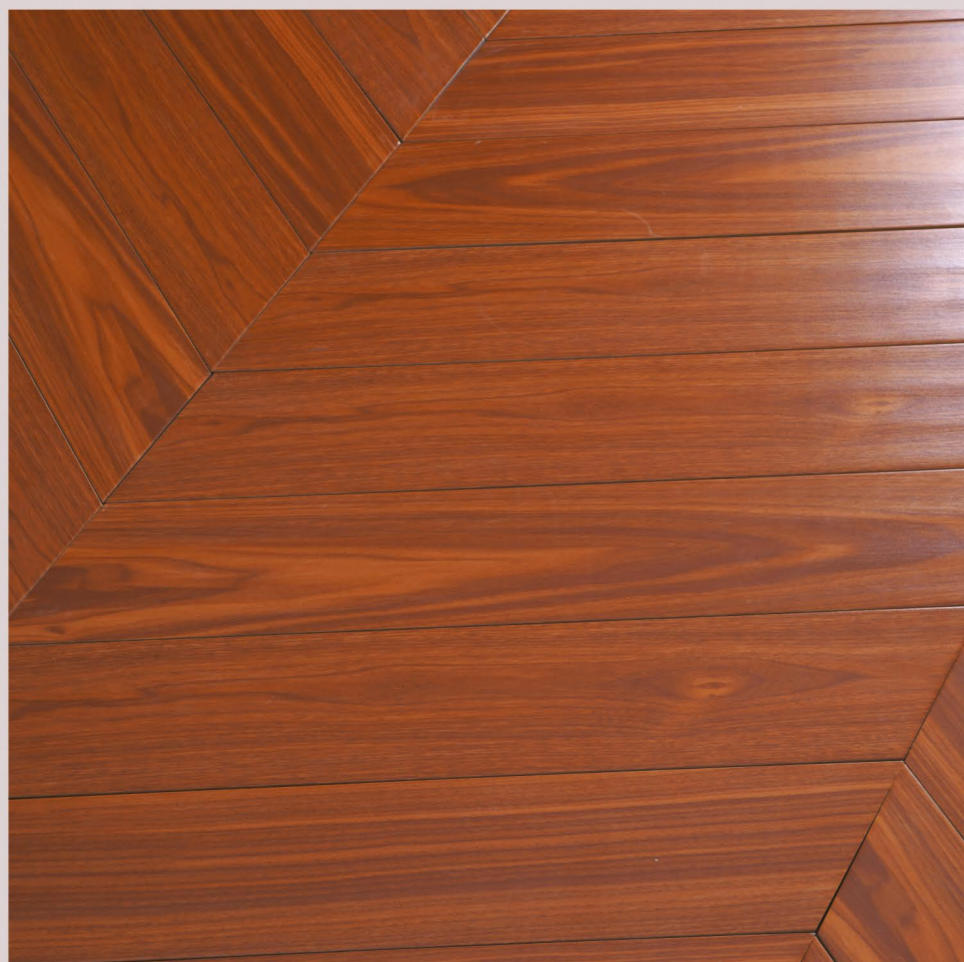

Cinnamon teak tone with a gourmet warmth.

Ribbon like grains that glide across the surface.

A poised shade that feels cozy, not heavy.

Chevron layout that adds a tailored sense of motion.

A luxe wood look that turns floors into quiet art.

Pine Hexa
Random 4
150x900mm Chevron
Texture Matt