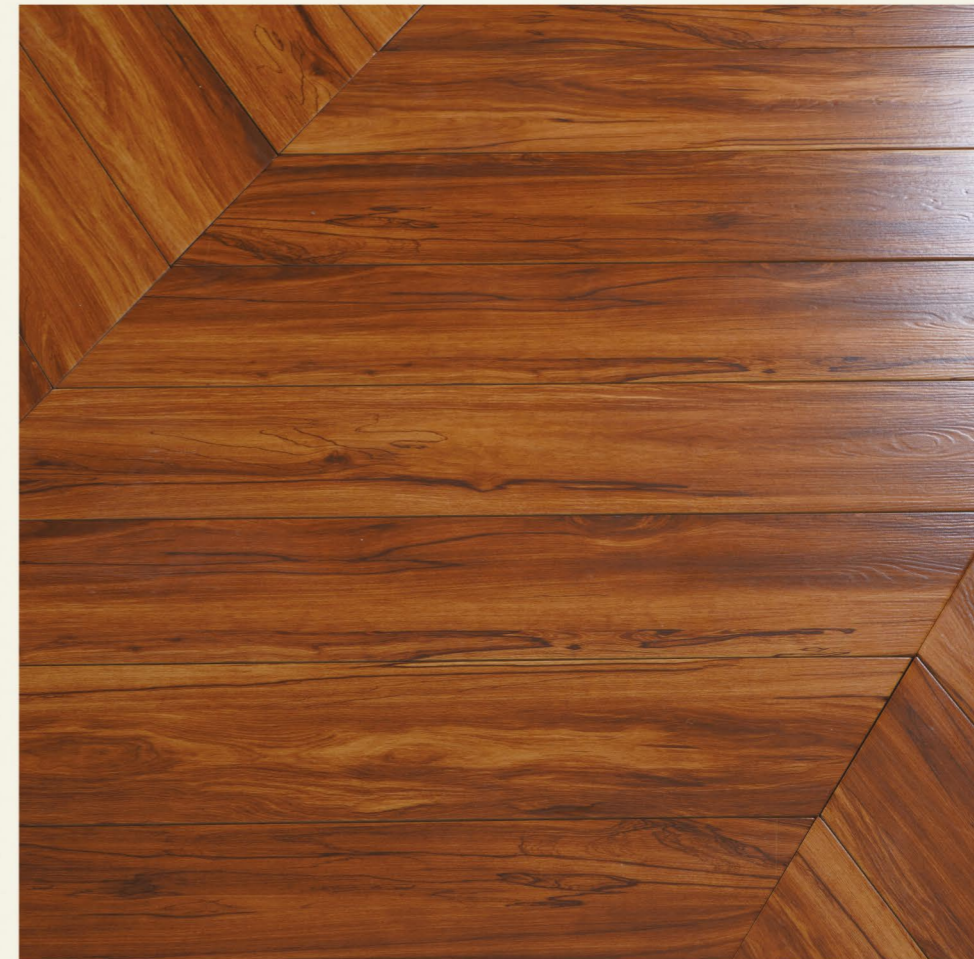

Golden Honey
Random 14
150x900mm Chevron
Texture Matt