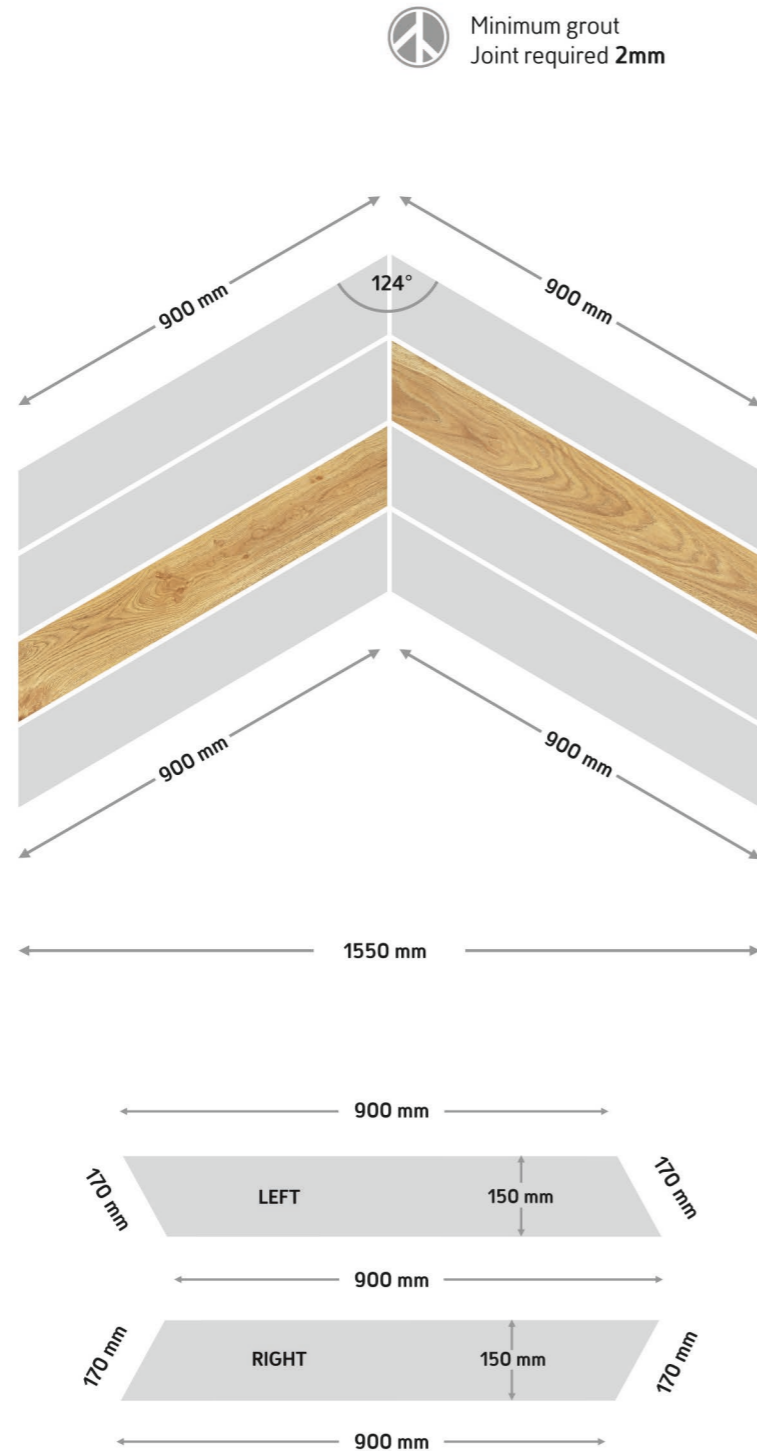

Precision Planks

We provide expertly cut planks for a flawless chevron pattern. Each set includes right and left planks, designed to fit together perfectly with specified dimensions and precise angle cuts for seamless installation.

Chevron Tiles