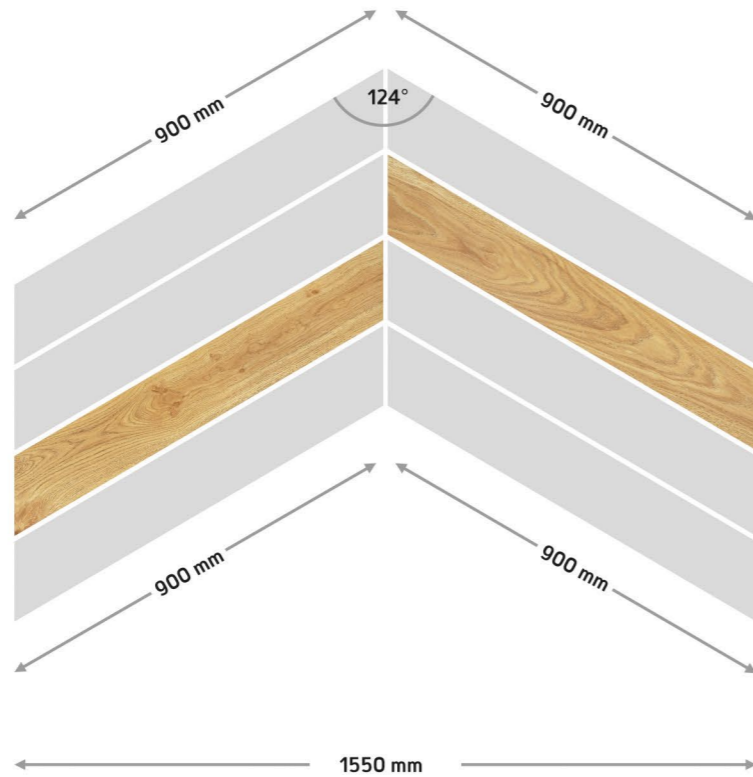

Precision Planks

We provide expertly cut planks for a flawless chevron pattern. Each set includes right and left planks, designed to fit together perfectly with specified dimensions and precise angle cuts for seamless installation.

Minimum grout Joint required **2mm**