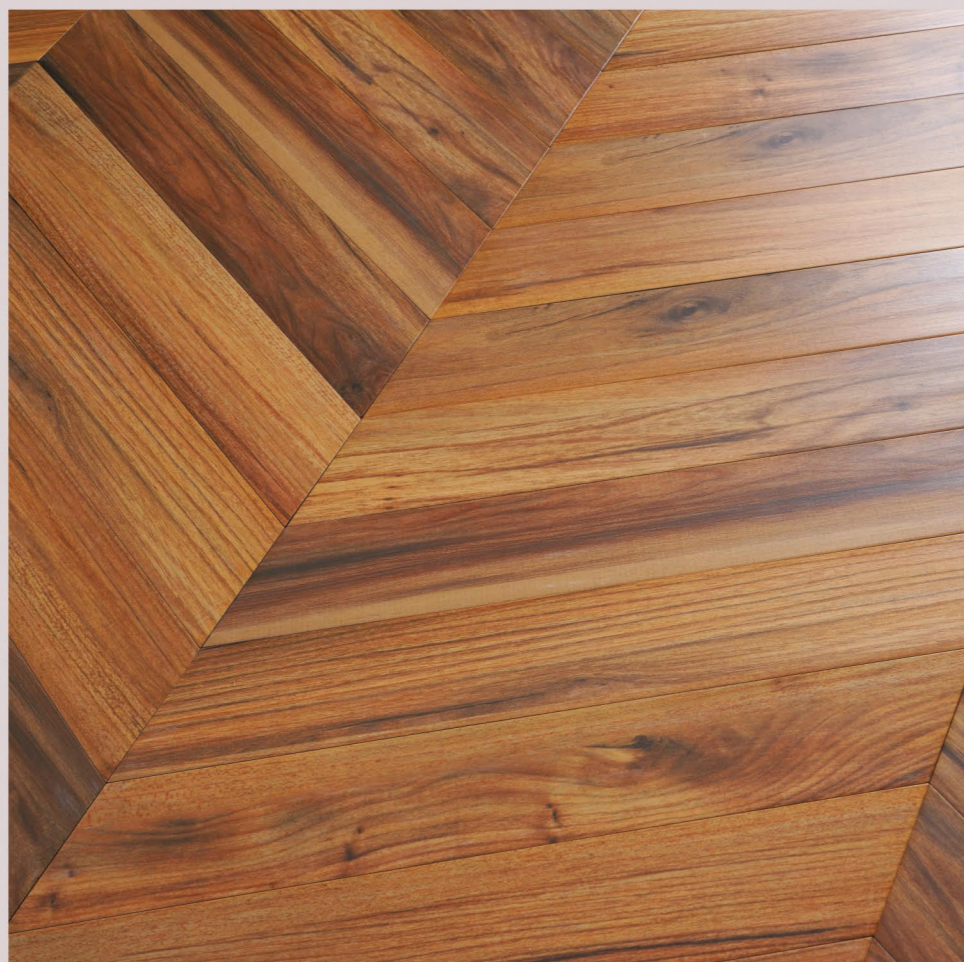

Golden teak inspired shade with vibrant grain definition.

Natural knots and tonal variations add authentic depth.

Warm undertones that instantly energize the space.

Rich plank detailing that feels both rustic and refined.

A statement surface that brings heritage warmth into modern interiors.

Finiture / Finish

Texture Matt

6 Formati / Sizes

200x1400mm - 200x1200mm

200x1000mm - 150x900mm

150x900mm Chevron - 80x450mm Chevron

Spessori / Thickness

09mm