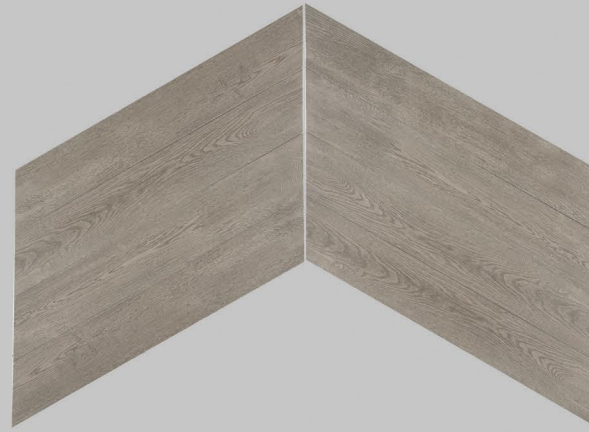

OAK NOUVEAU GREY
Random 5