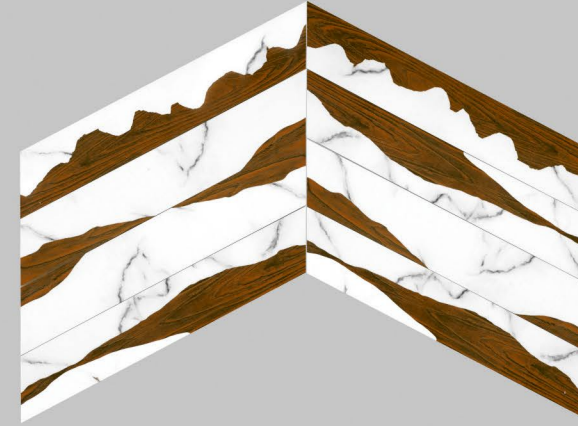

MARVYN WOOD
Random 4