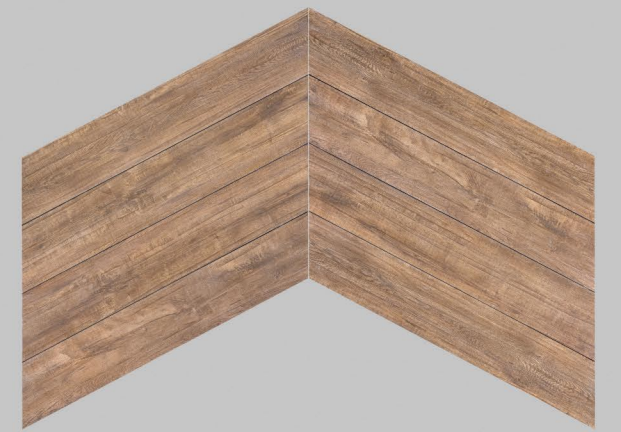

ENGLISH WOOD
Random 5

FAWN OAK
Random 5

TROPEZ SPRINGCREEK
Random 10

TROPEZ PEWTER
Random 10

wood color

Embrace the multiple
Wooden tone surfaces

Chevron

150x900mm, 15x90cm, 6"x36"
Texture Matt