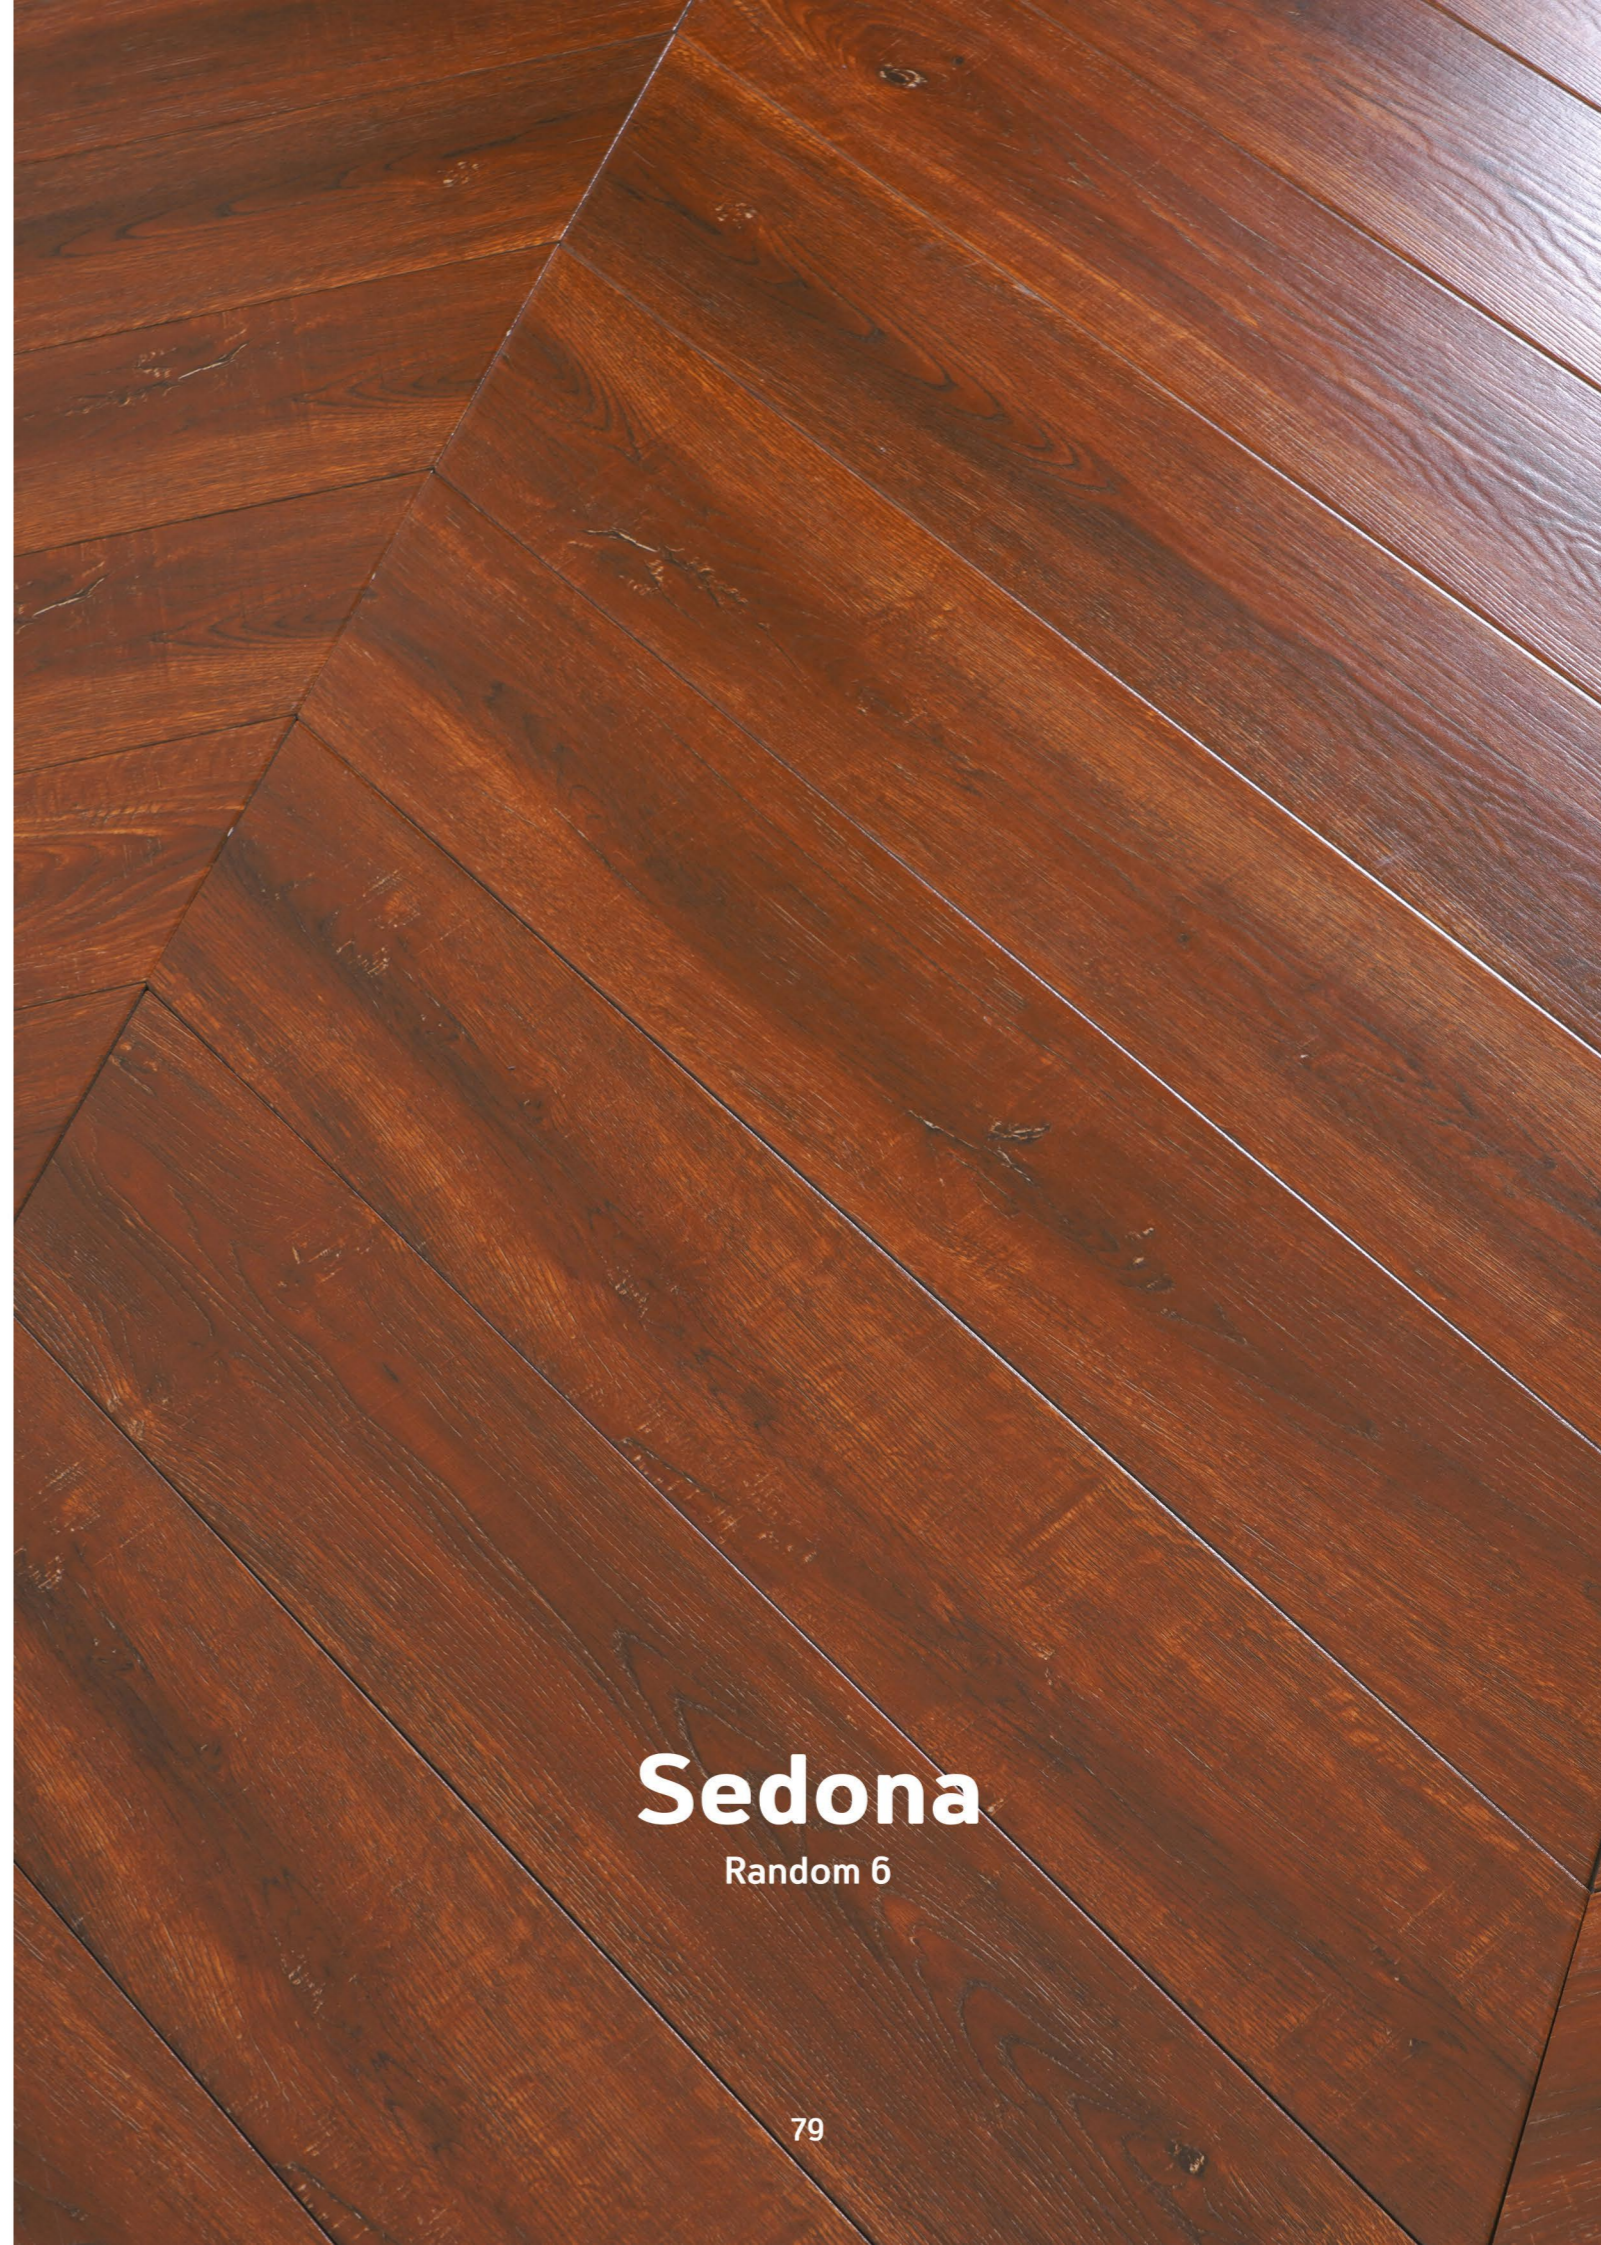

Sedona

Random 6