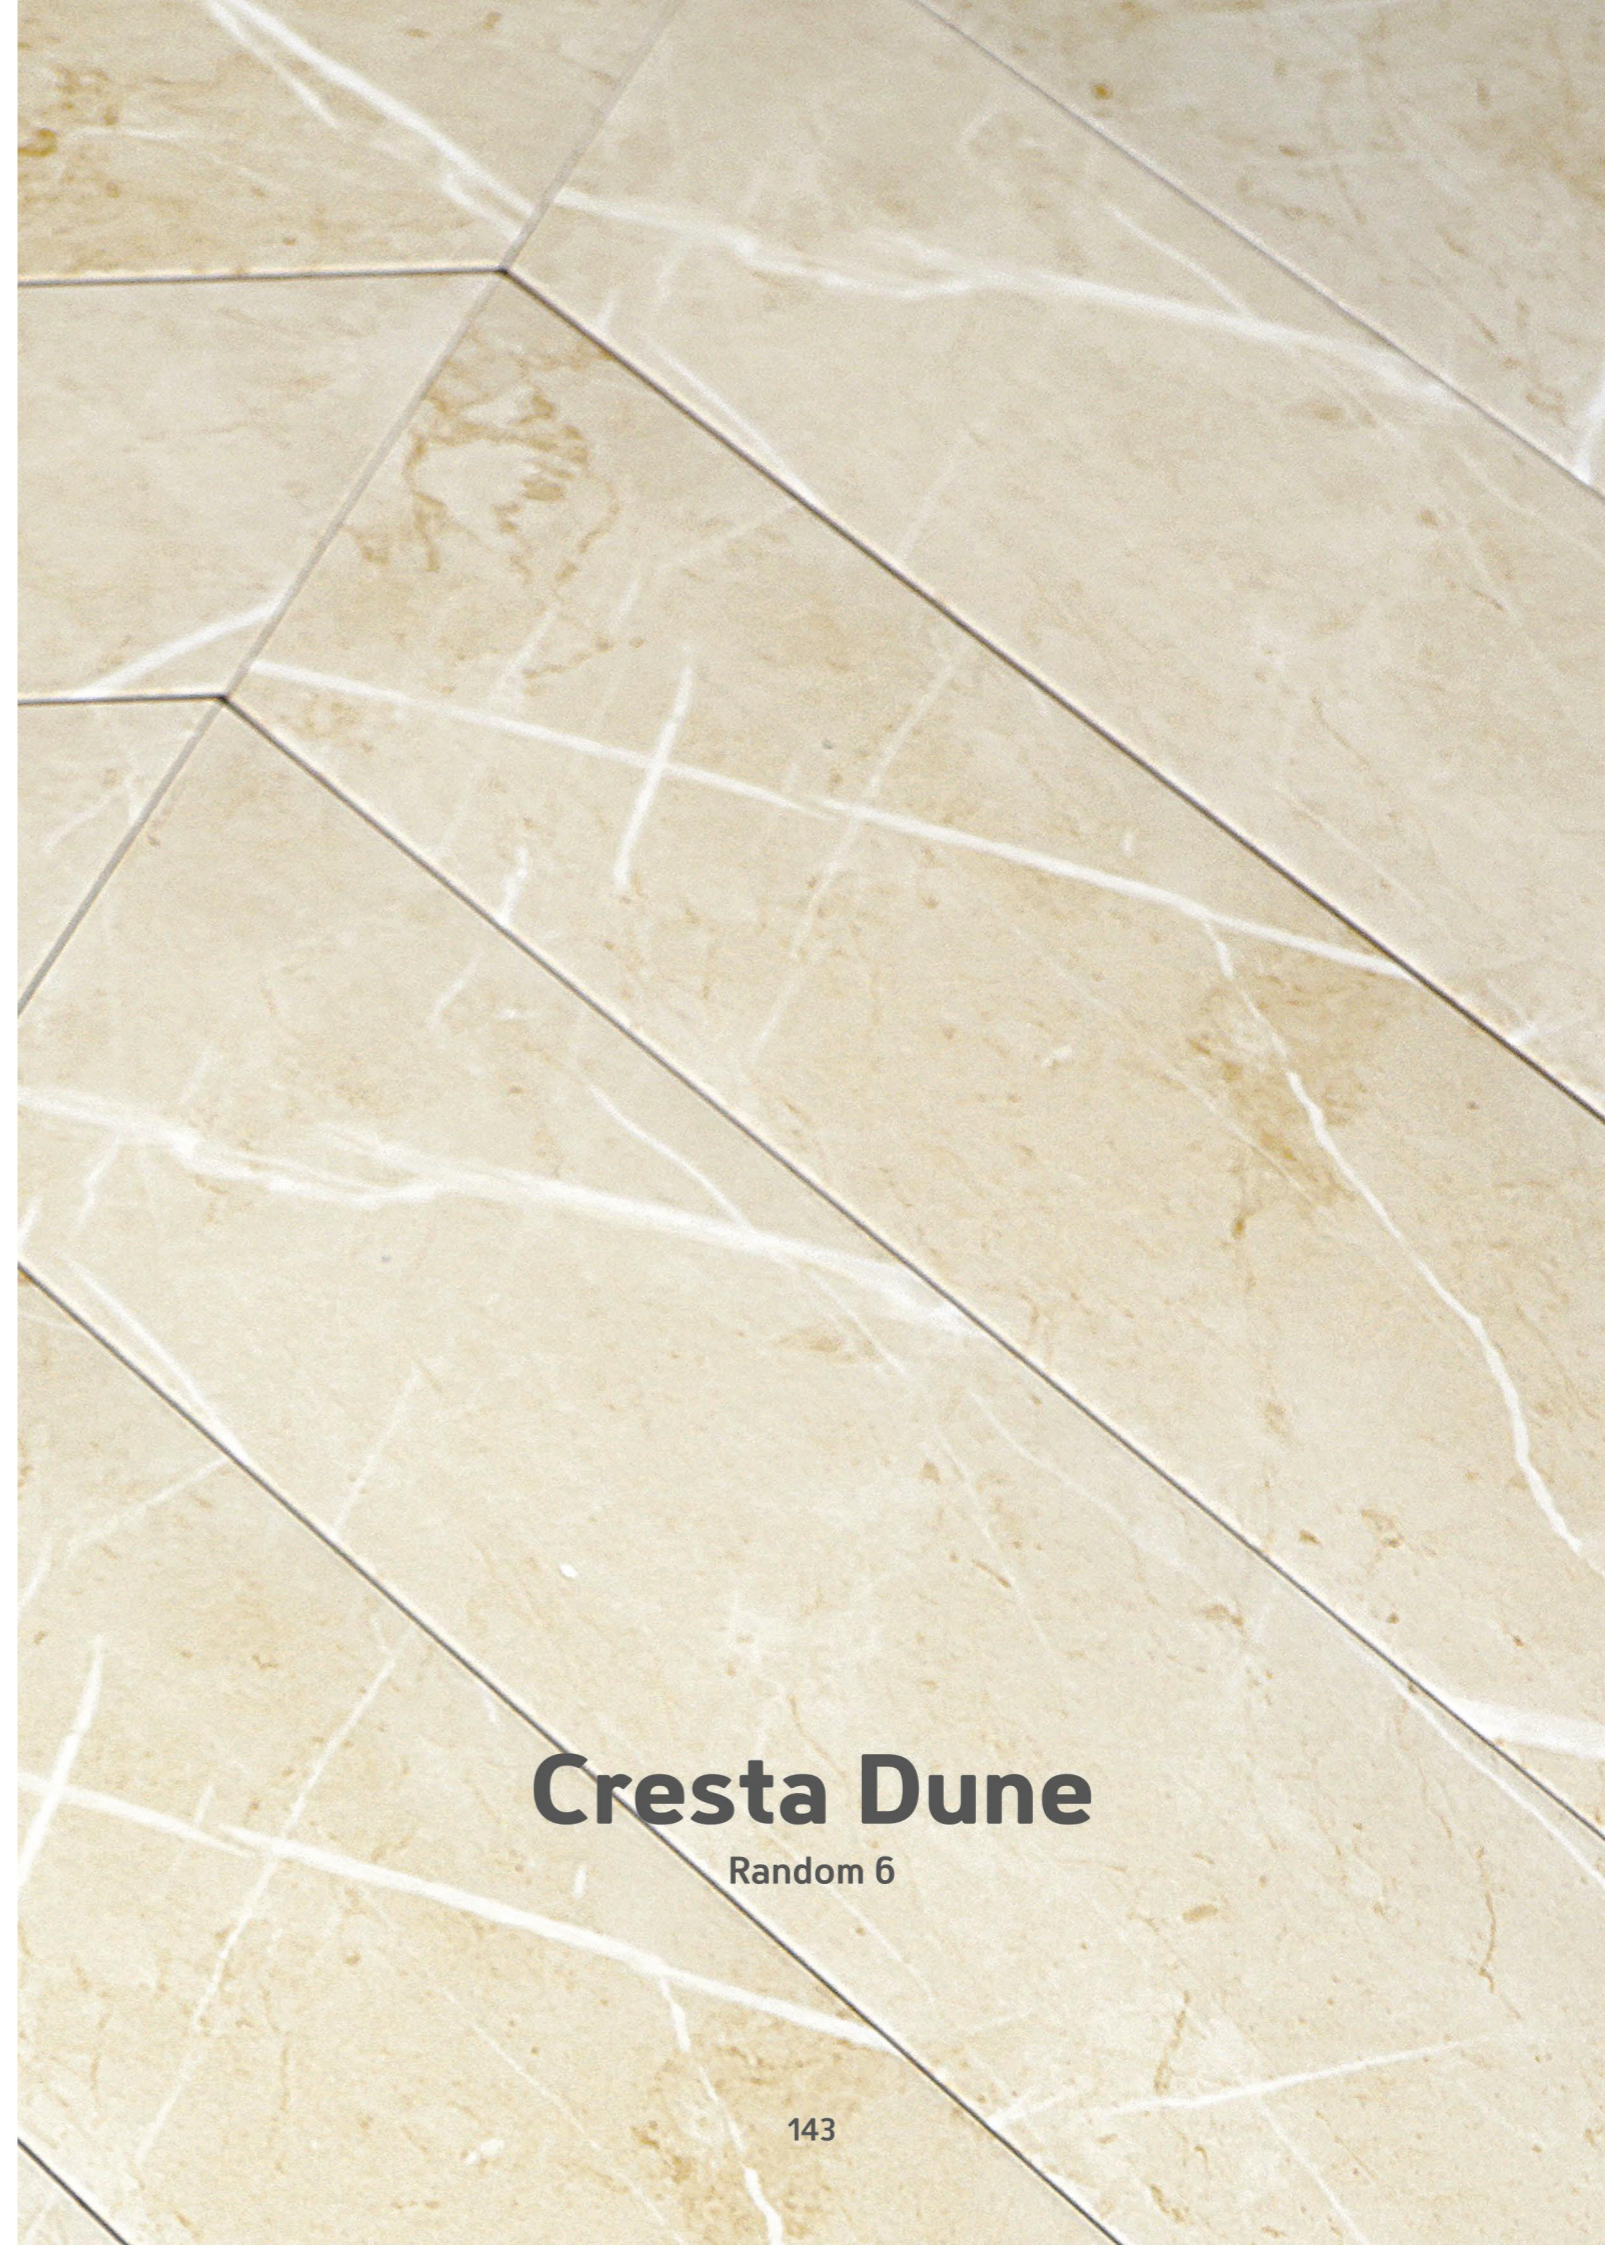

Perfect for modern spaces that want elegance without effort.

Cresta Graphite
Random 4
150x900mm Chevron
Texture Matt

Finiture / Finish

Texture Matt

150x900mm Chevron

Spessori / Thickness

09mm

Cresta Dune