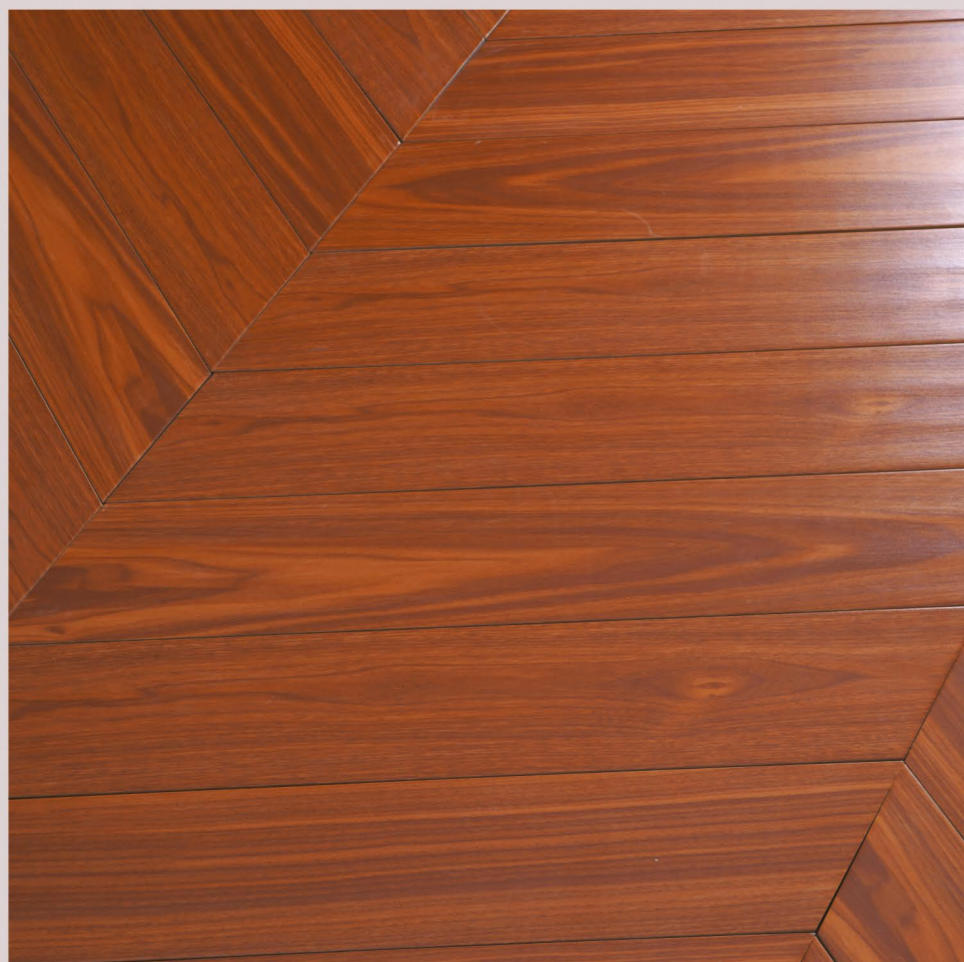

Merabu

Random 12

Cinnamon teak tone with a gourmet warmth.

Ribbon like grains that glide across the surface.

A poised shade that feels cozy, not heavy.

Chevron layout that adds a tailored sense of motion.

A luxe wood look that turns floors into quiet art.