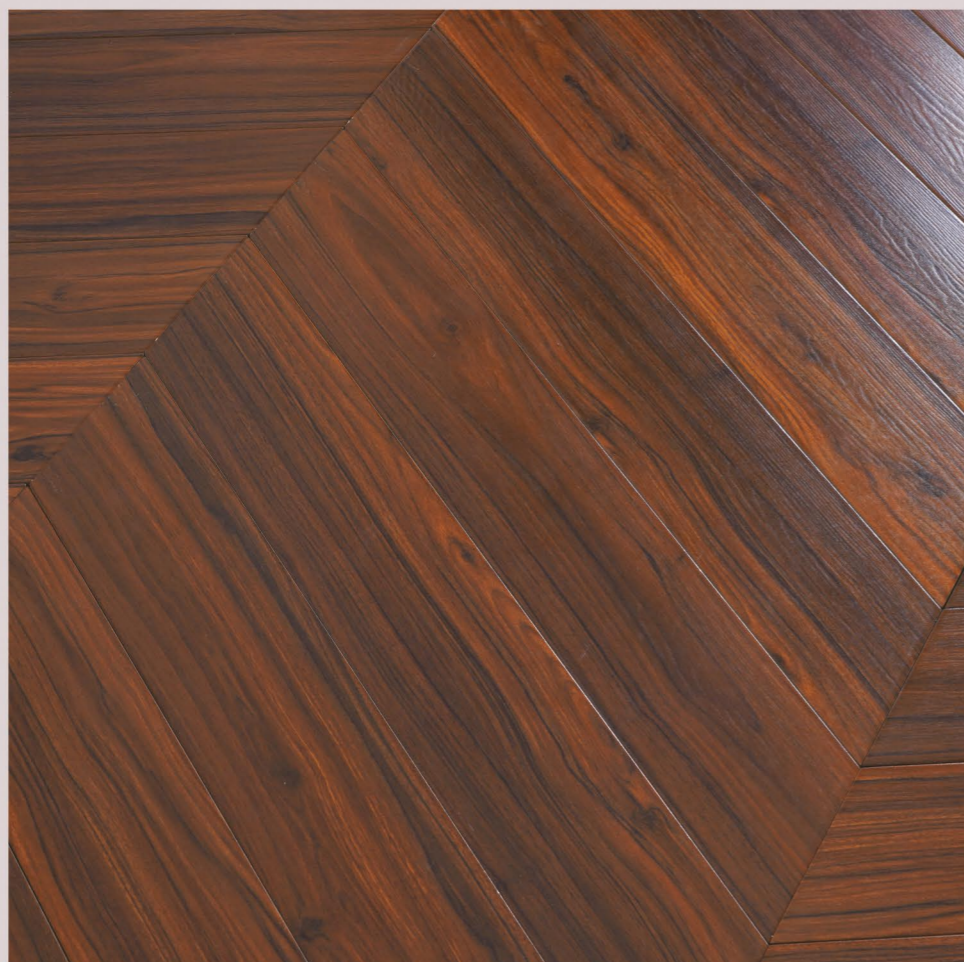

Deep mahogany tone with striking linear grain flow.

Rich reddish undertones add warmth and bold presence.

Defined wood detailing creates a strong visual rhythm.

Premium plank layout that feels crafted and intentional.

A commanding surface that brings depth and drama to interiors.

Oak Walnut
150x900mm Chevron
Texture Matt