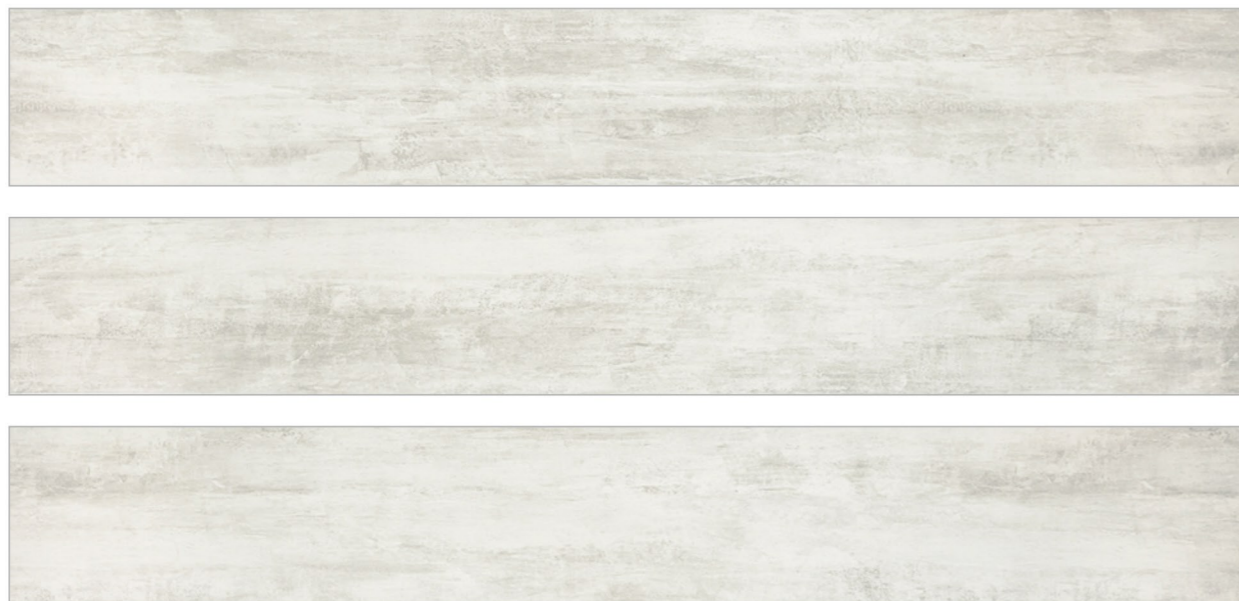

NR 142006

Random 8