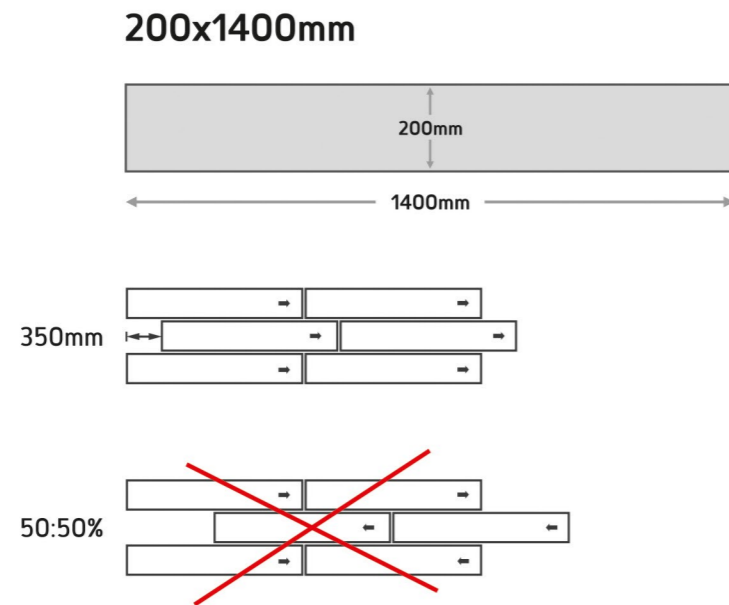

Tiles laying pattern 25% to 75%

W: calibre/kalibre
S: 1408.0 - 1411.0mm
M: 1411.0 - 1414.0mm
L: 1414.0 - 1417.0mm
V: 1417.0 - 1420.0mm
X: 1420.0 - 1423.0mm
20x140x1cm (GL) (approximate)
4 pcs. / adet
1.12 m²