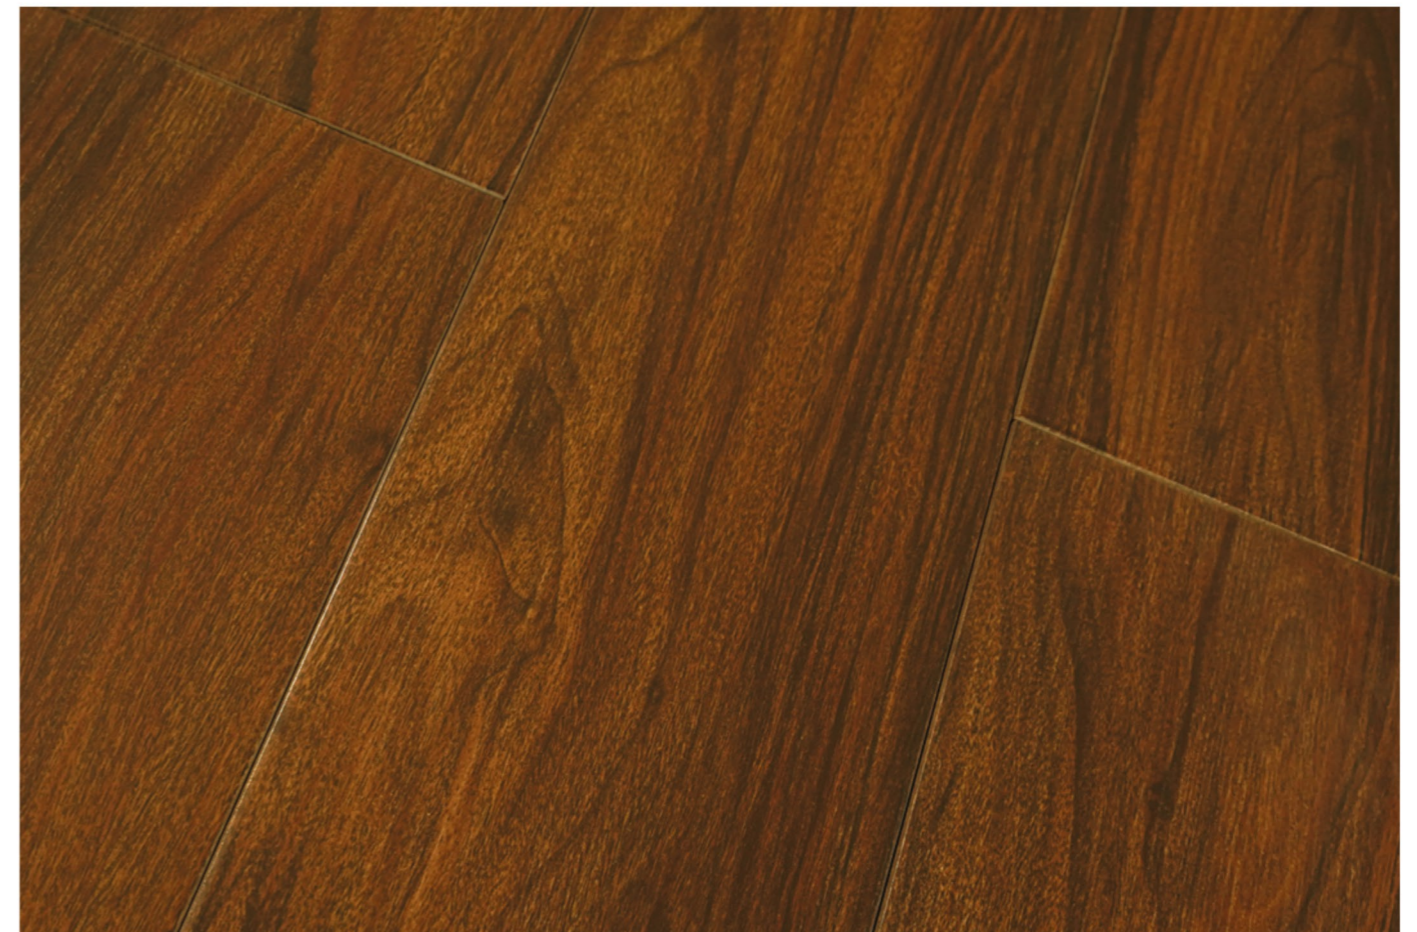

 Minimum grout
Joint required **2mm**

FEATURES ICONS

APPLICATION ICONS

Random Designs

Each plank has a unique, random design that gives a natural feel.

200x1400mm, 20x140cm, 8"x55"
Satin Plain & Satin Texture