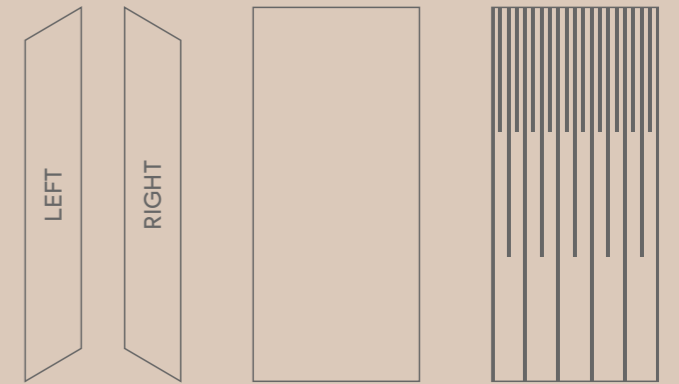

# Smooth Pale Wash

PLAIN PUNCH

The **Plain** relief, characterized by a Smooth Pale Wash, represents the essence of modern simplicity. This surface offers a beautifully continuous, tactile texture with subtle wood graining and zero dimensional relief. It is designed to provide a quiet, sophisticated backdrop that maximizes light and space. Ideal for both wall and floor applications, this smooth finish ensures easy maintenance while delivering the elegant, uncluttered aesthetic demanded by contemporary design.