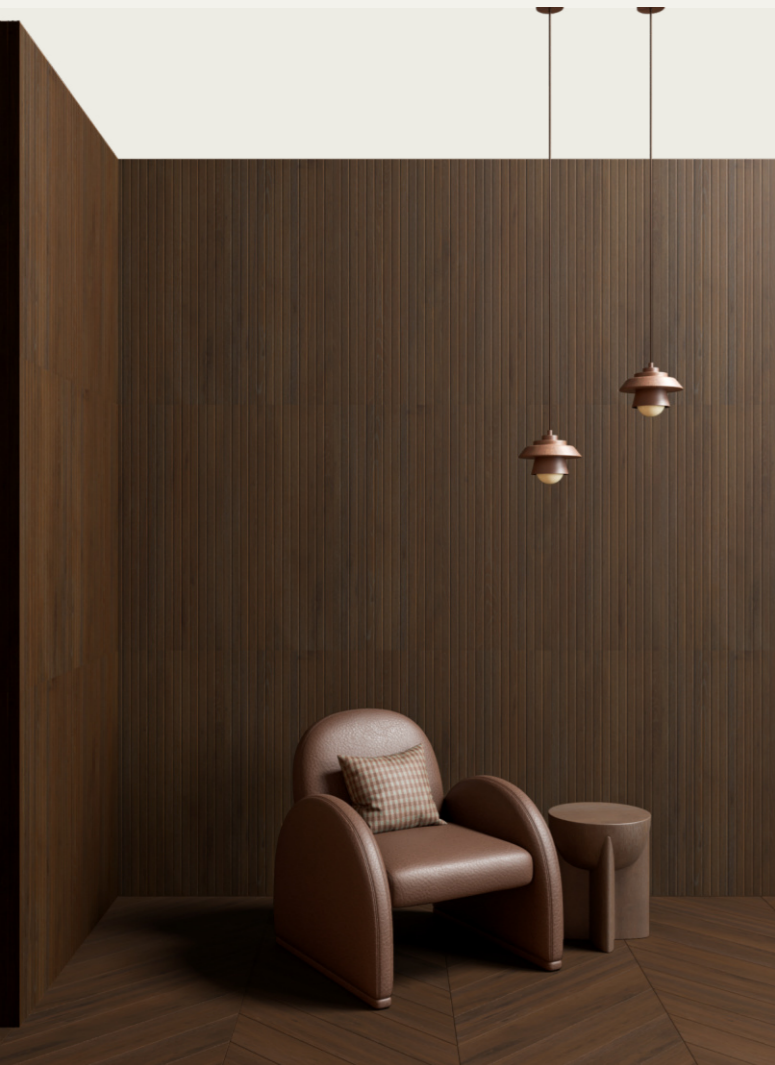

Relief Profiles

IPE