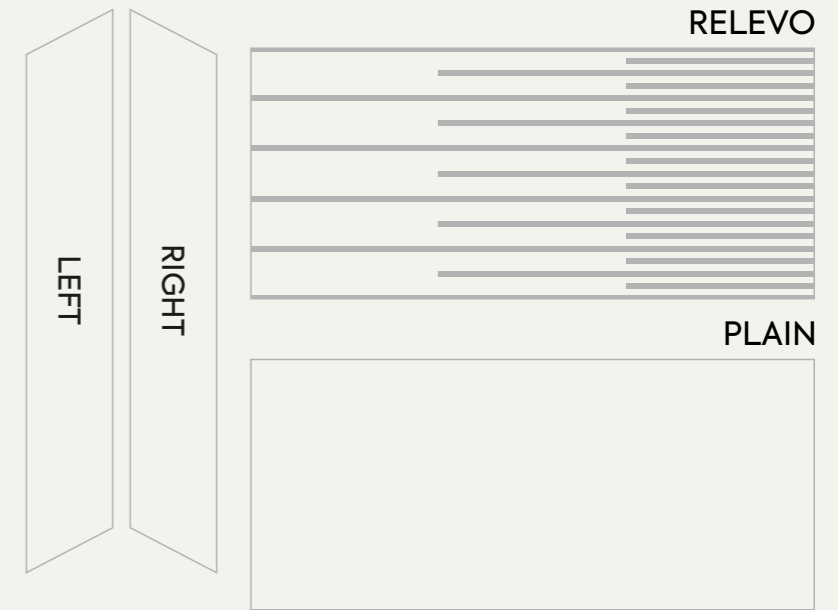

40x90cm | 13 Colors | 1 Punch

RELEVO ORCHID

RELEVO PECAN

RELEVO TIMBER

RELEVO WALNUT

RELEVO CALACATTA

RELEVO OTTONE

**CHEVRON**  
15x90cm  
12 Colors  
1 Punch

The utility of these **13 colors** is rooted in their ability to define and transition spaces. They support the creation of powerful accent walls that seamlessly integrate with surrounding materials. Achieving biophilic connections is effortless with our range of wood-inspired tones, while the cooler, solid colors provide a sleek contemporary backdrop. This broad color range guarantees the **Relevo** collection can accurately articulate any design intent without compromise.

# Relevo Venglia

40x90cm | 13 Colors | 1 Punch

The **Relevo** design is offered in both a dramatic, tactile **punch surface** and an equally sophisticated **plain surface**, spanning all twelve color options for maximized design flexibility. The punch surface is reserved for the relief itself, where its defined texture emphasizes the Uniform Module Play and the depth of the pattern. This surface is perfect for feature walls where the juxtaposition of light and shadow is intended to be a primary visual statement in the environment.

The accompanying plain surface maintains the exact same color and finish, but without the deep relief. This is ideal for adjacent walls or areas requiring a smooth finish for practicality, while still providing color continuity. By matching the twelve colors across both the punch (relief) and plain (flat) surfaces, designers achieve a high degree of harmony. This combination allows for sophisticated zoning, blending the enveloping texture of the punch surface with the simplicity of the plain, ensuring aesthetic integrity throughout.